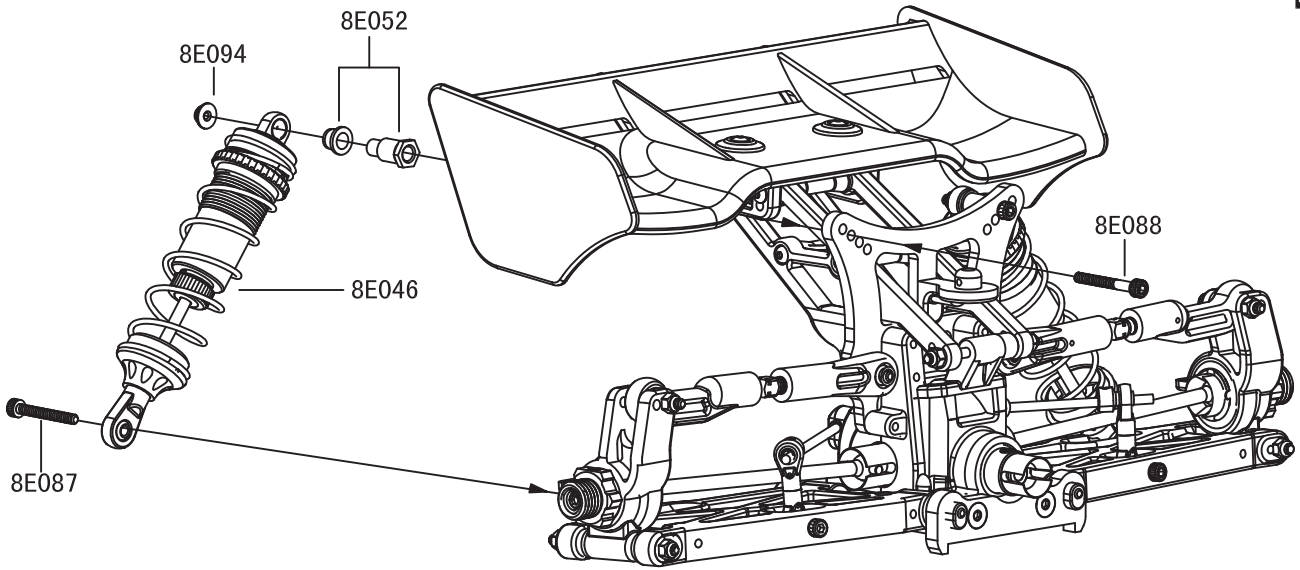

Rear Shock Absorber Assembly