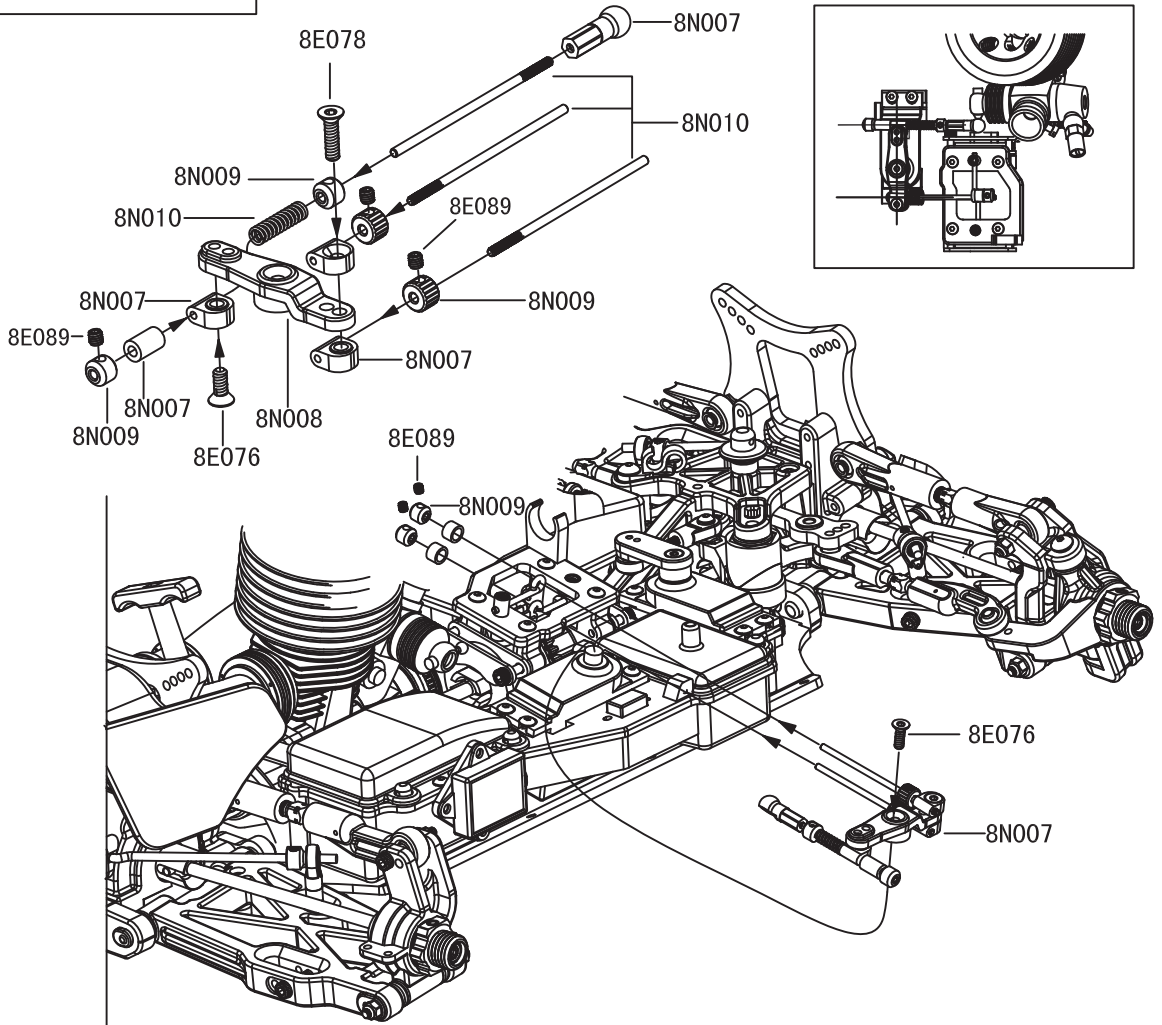

Battery Box - Chassis Assembly

Linkage Adjustment Assembly

× 1
8E078
3×12
FH Hex Screw

× 2
8E076
3×8
FH Hex Screw

× 4
8E089
3×3 Set Screw

Air Filter Assembly

× 1
8E080
3×8
BH Hex Screw

Side Guard Assembly