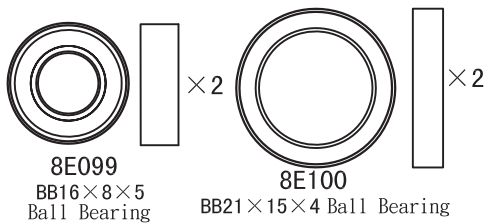

Rear Suspension Assembly

8E119
Pin 3.0×17

8E091
5×4 Set Screw

8E095
M3 Lock Nut

8E081
3×10
OH Hex Screw

8E072
4×26
FH Hex Screw

8E071
4×16
FH Hex Screw

8E087
3×24
Cap Screw

8E085
3×12
Cap Screw

8E030
Pin 4.0×71.3

8E029
Pin 3.0×52