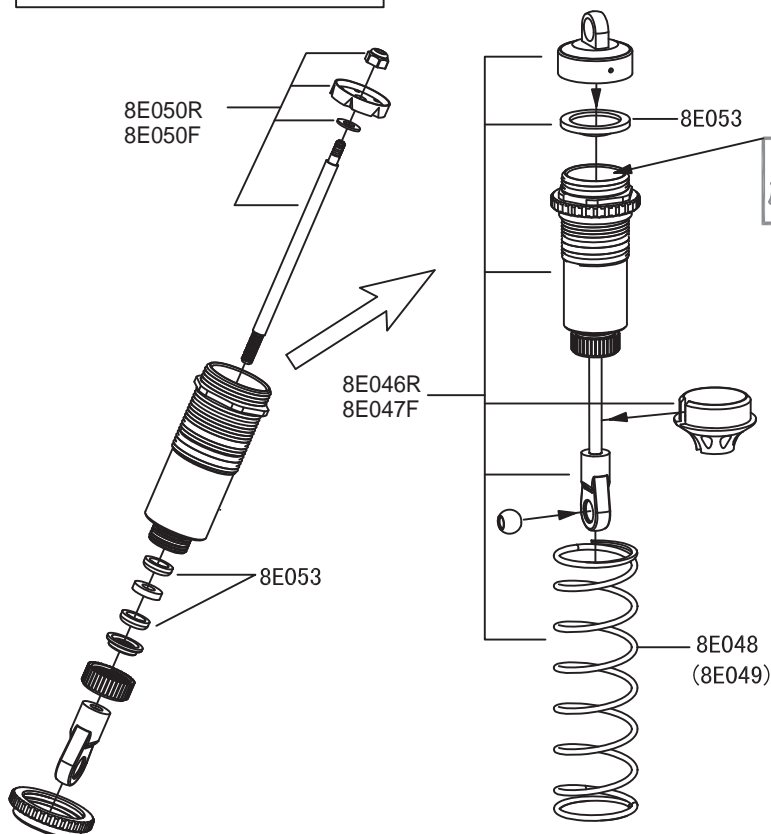

Shock Absorber Assembly

F
R

8E050
Rear 3.5×66.5

8E051
Front 3.5×59.5