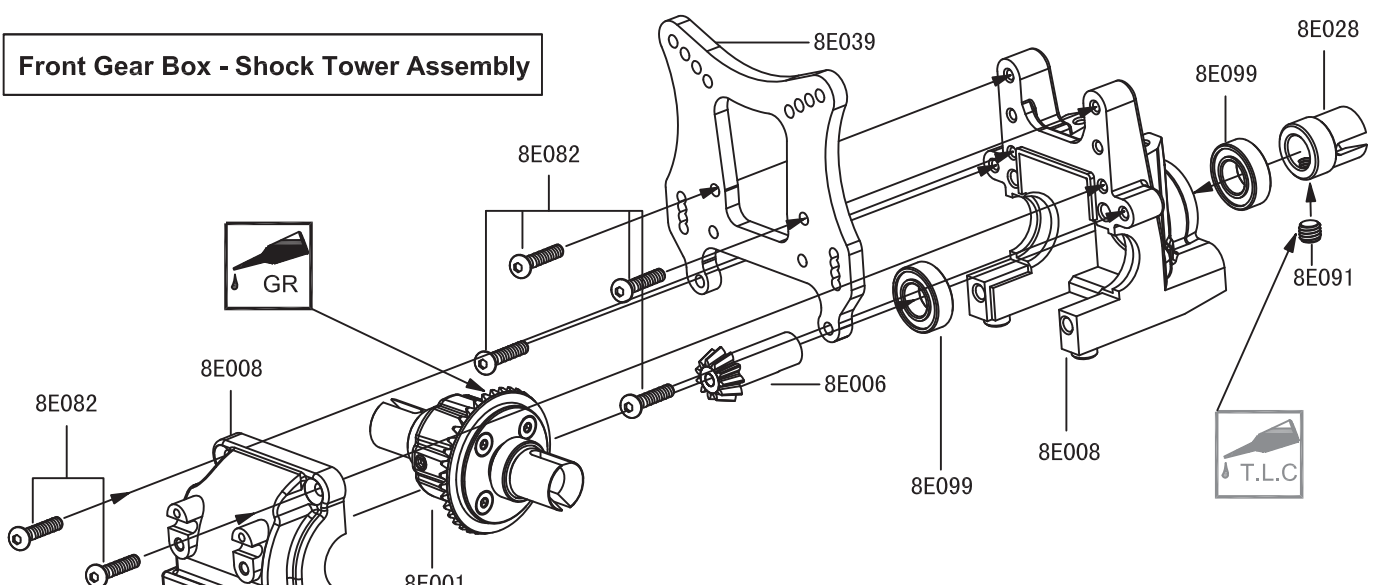

Front Gear Box - Shock Tower Assembly

- **8E082**
  3×12
  BH Hex Screw
  Button Head
- **8E099**
  BB16×8×5
  Ball Bearing
- **8E091**
  5×4 Set Screw