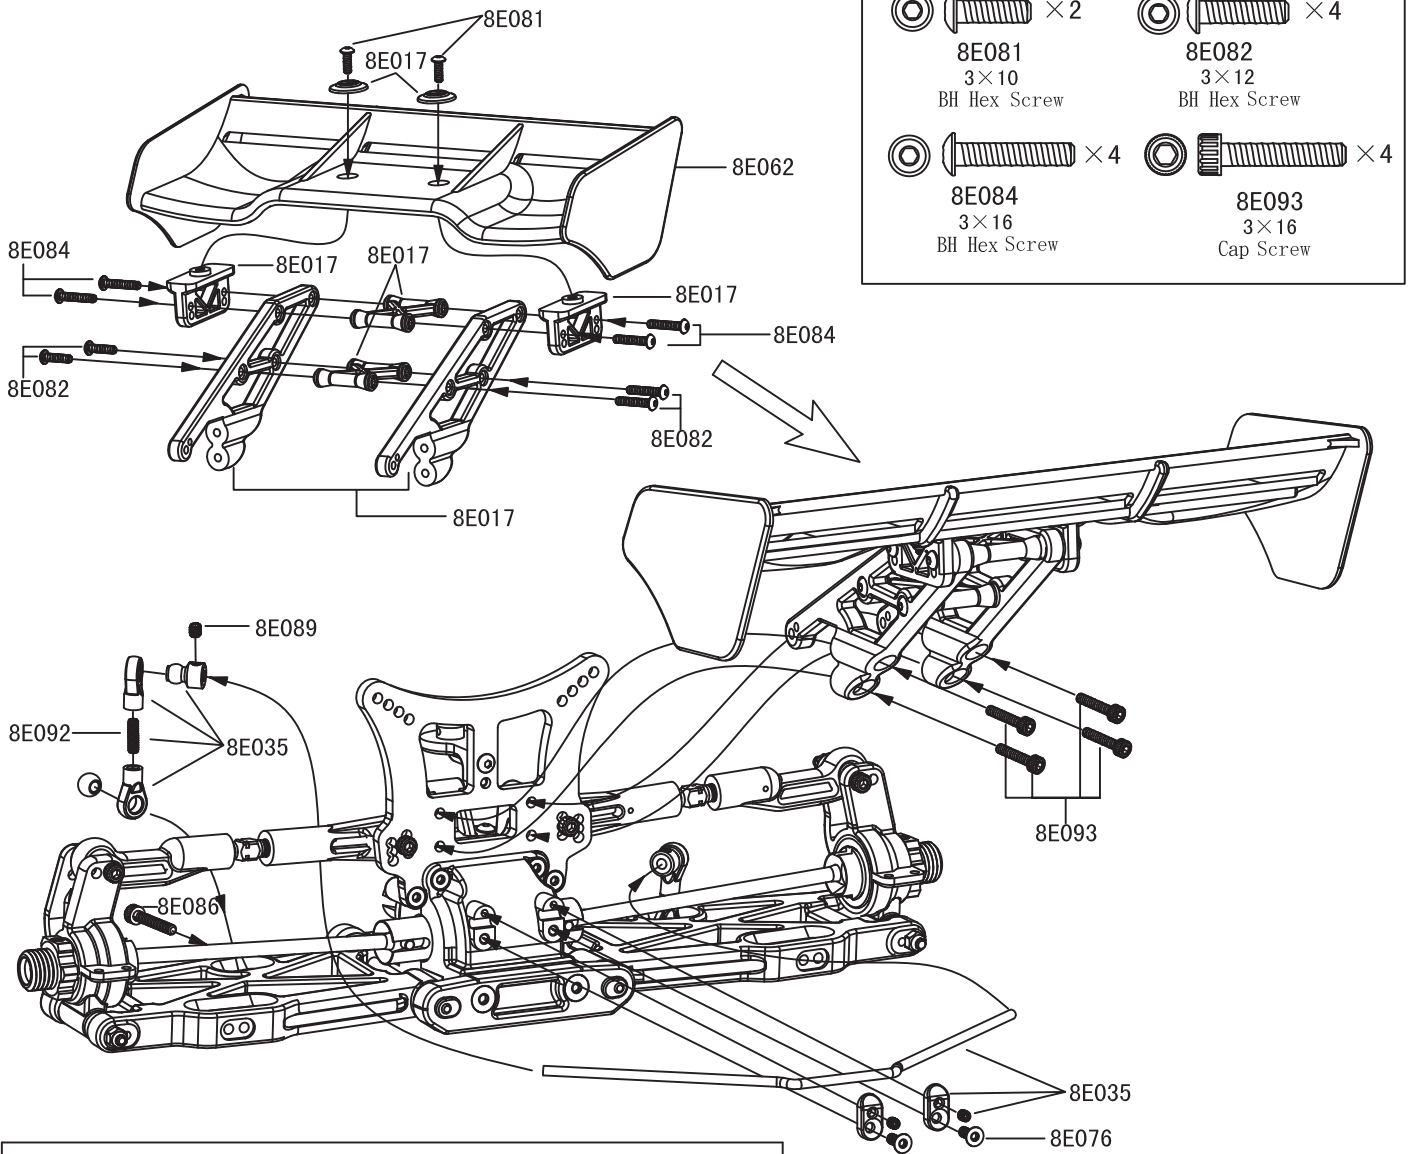

8E030
Pin 4.0×71.3

8E029
Pin 3.0×52

Tail - Rear Anti-roll Bars Assembly

- | | |
|--|---|
|  × 2 |  × 4 |
| 8E081
3×10
BH Hex Screw | 8E082
3×12
BH Hex Screw |
|  × 4 |  × 4 |
| 8E084
3×16
BH Hex Screw | 8E093
3×16
Cap Screw |