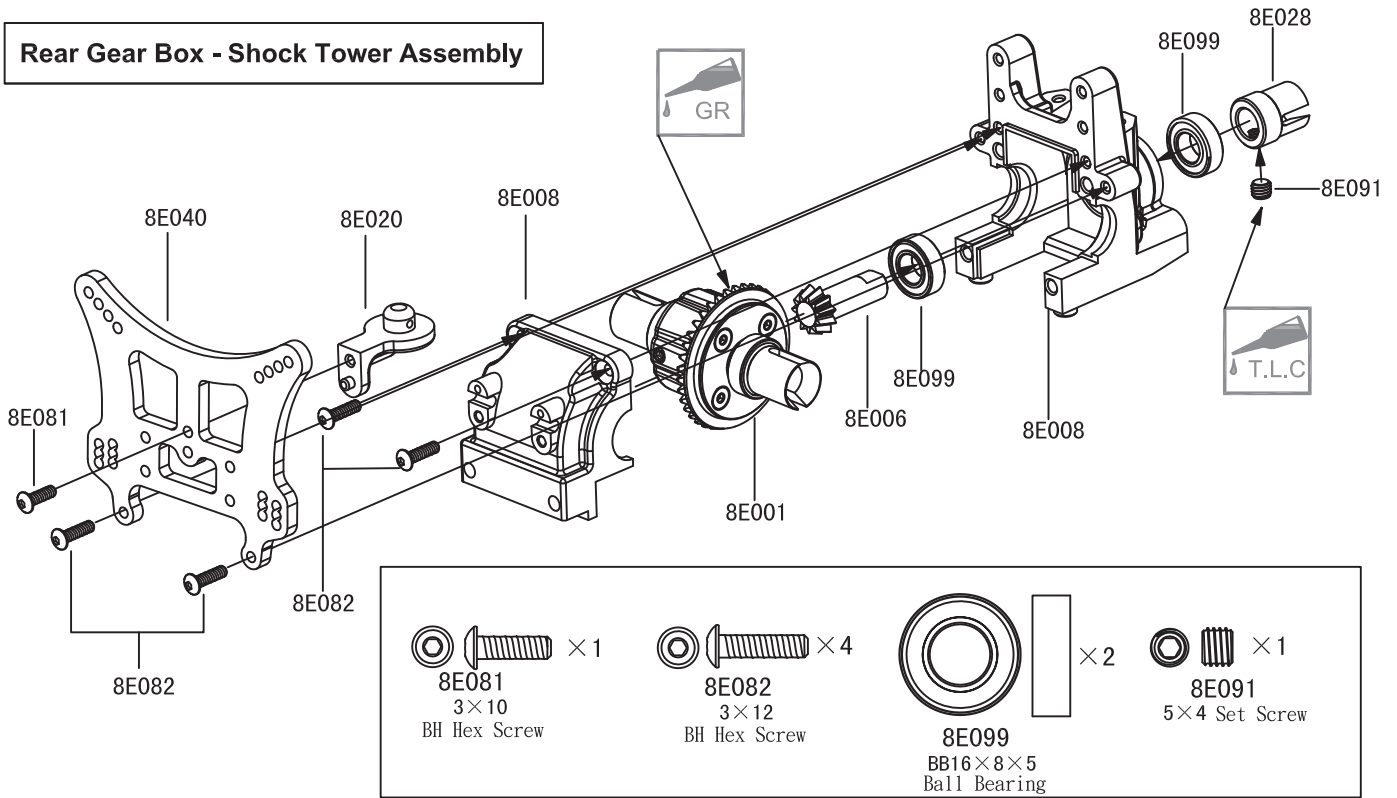

Table of Contents.	1
Instructions and precautions.	2~7
Assembly guide details.	8~16
Exploded Diagram	17~18
Parts List.	19~23
Spare parts List.	24~25
Set Up Sheet.	26

Differential Gear Assembly

- 8E067**
17×6.3×0.3
Washer
- 8E099**
BB16×8×5
Ball Bearing
- 8E090**
4×4 Set Screw
- 8E121**
Pin 2.5×11
- 8E078**
3×12
FH Hex Screw
- 8E003**
O-ring 1.75×9

Front Gear Box - Shock Tower Assembly

- 8E082**
3×12
BH Hex Screw
Button Head
- 8E099**
BB16×8×5
Ball Bearing
- 8E091**
5×4 Set Screw

Rear Gear Box - Shock Tower Assembly

Front Suspension Assembly

Front anti-roll Bars Assembly