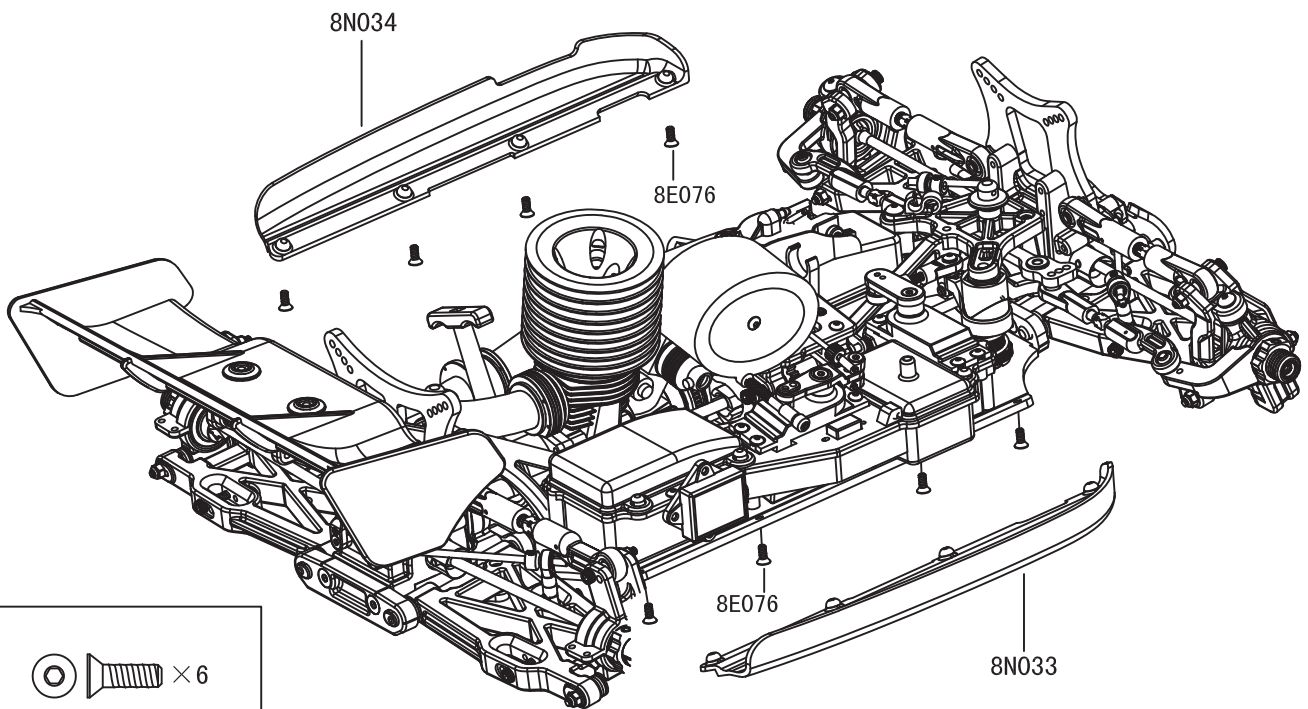

Battery Box - Chassis Assembly

Linkage Adjustment Assembly

× 1
8E078
3×12
FH Hex Screw

× 2
8E076
3×8
FH Hex Screw

× 4
8E089
3×3 Set Screw

Air Filter Assembly

× 1
8E080
3×8
BH Hex Screw

Side Guard Assembly