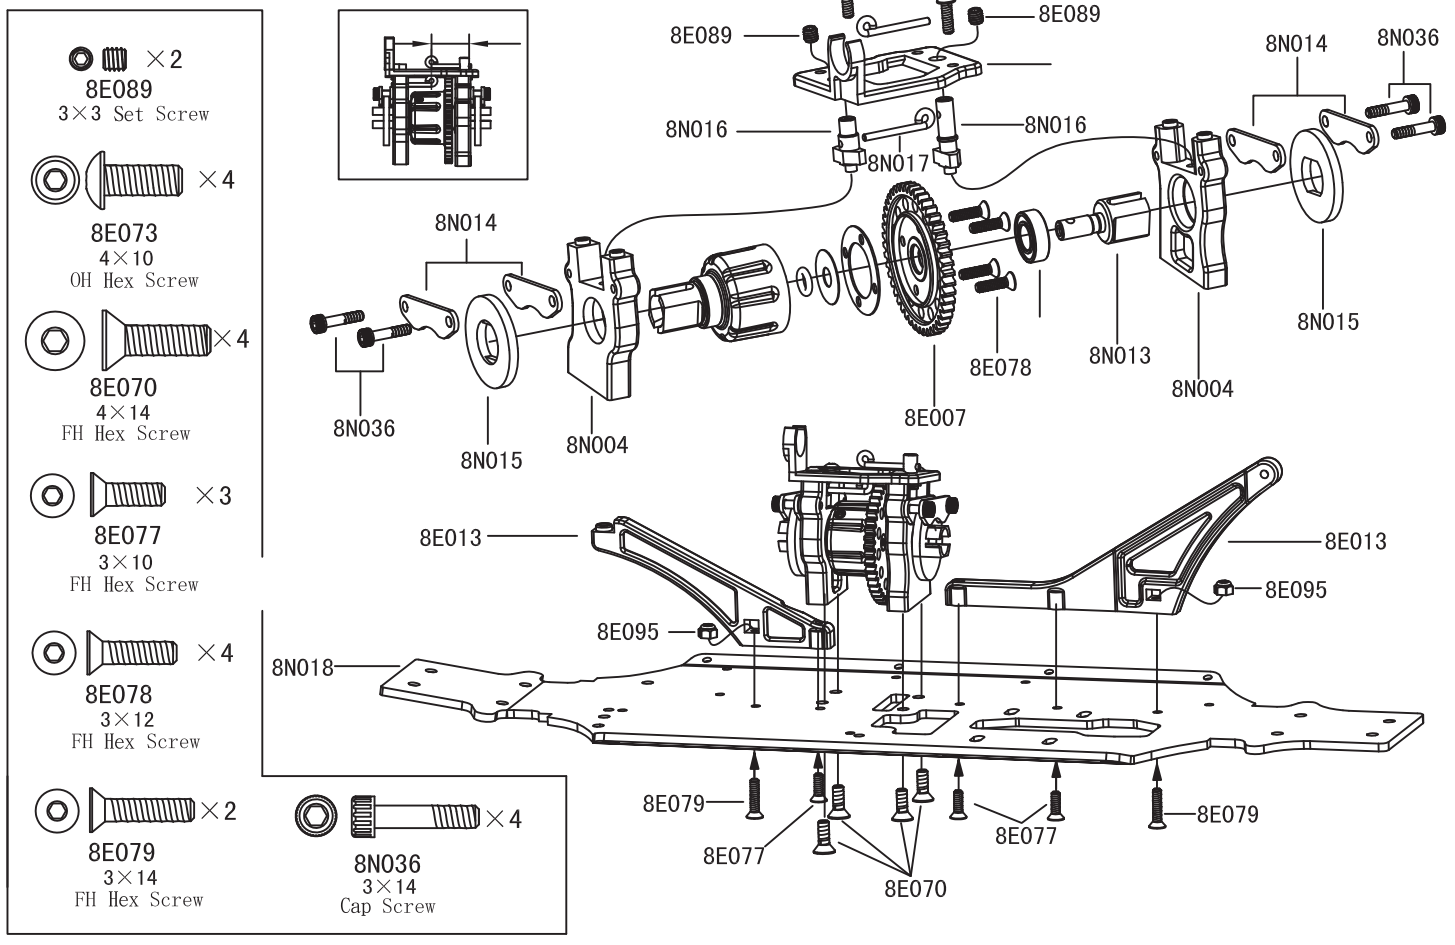

Tension Rod - Center Differential - Chassis Assembly