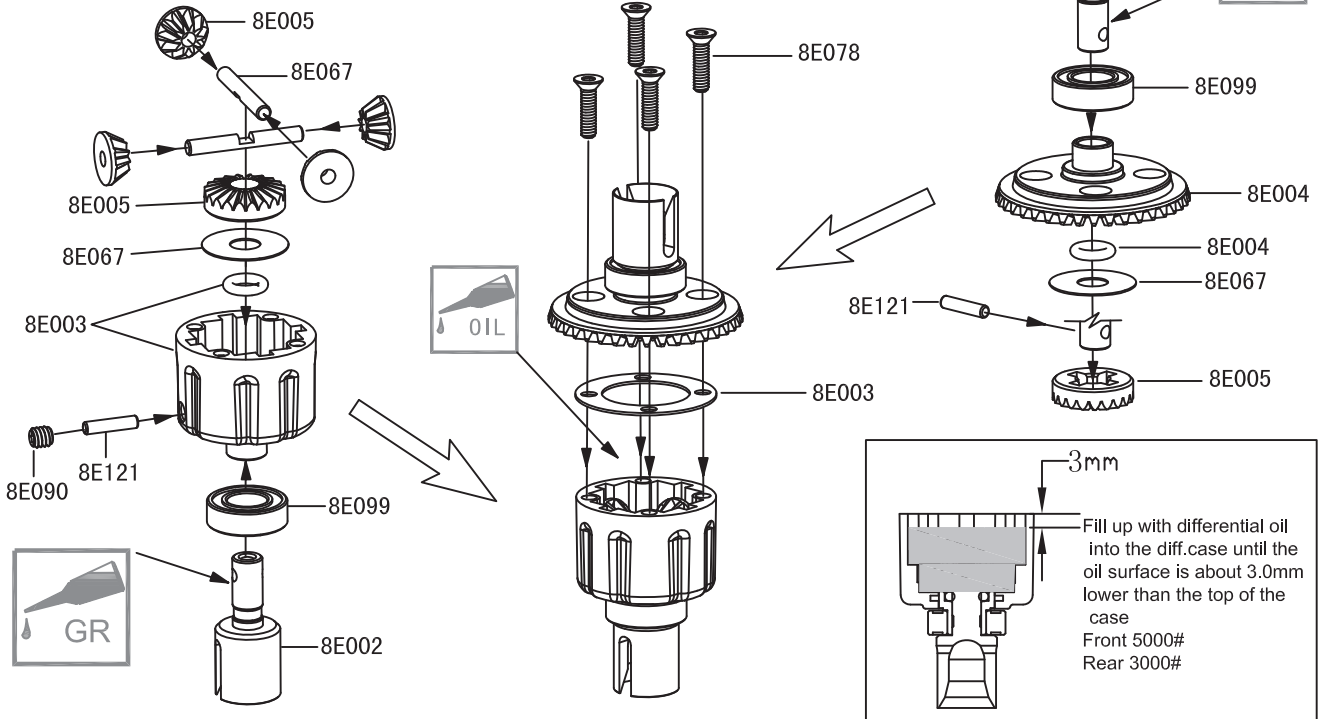

1/8 Off-Road Nitro Power 4 Wheel Drive Buggy & Short Course Truck Instruction Manual

Length 487 mm

Width 306 mm

Height 204 mm

Wheelbase 324~328 mm

Total Weight 3.20 Kg

Gear Ratio 11.3

Contents

Table of Contents.	1
Instructions and precautions.	2~7
Assembly guide details.	8~16
Exploded Diagram	17~18
Parts List.	19~23
Spare parts List.	24~25
Set Up Sheet.	26

Differential Gear Assembly

- 8E067**
17×6.3×0.3
Washer
- 8E099**
BB16×8×5
Ball Bearing
- 8E090**
4×4 Set Screw
- 8E121**
Pin 2.5×11
- 8E078**
3×12
FH Hex Screw
- 8E003**
O-ring 1.75×9