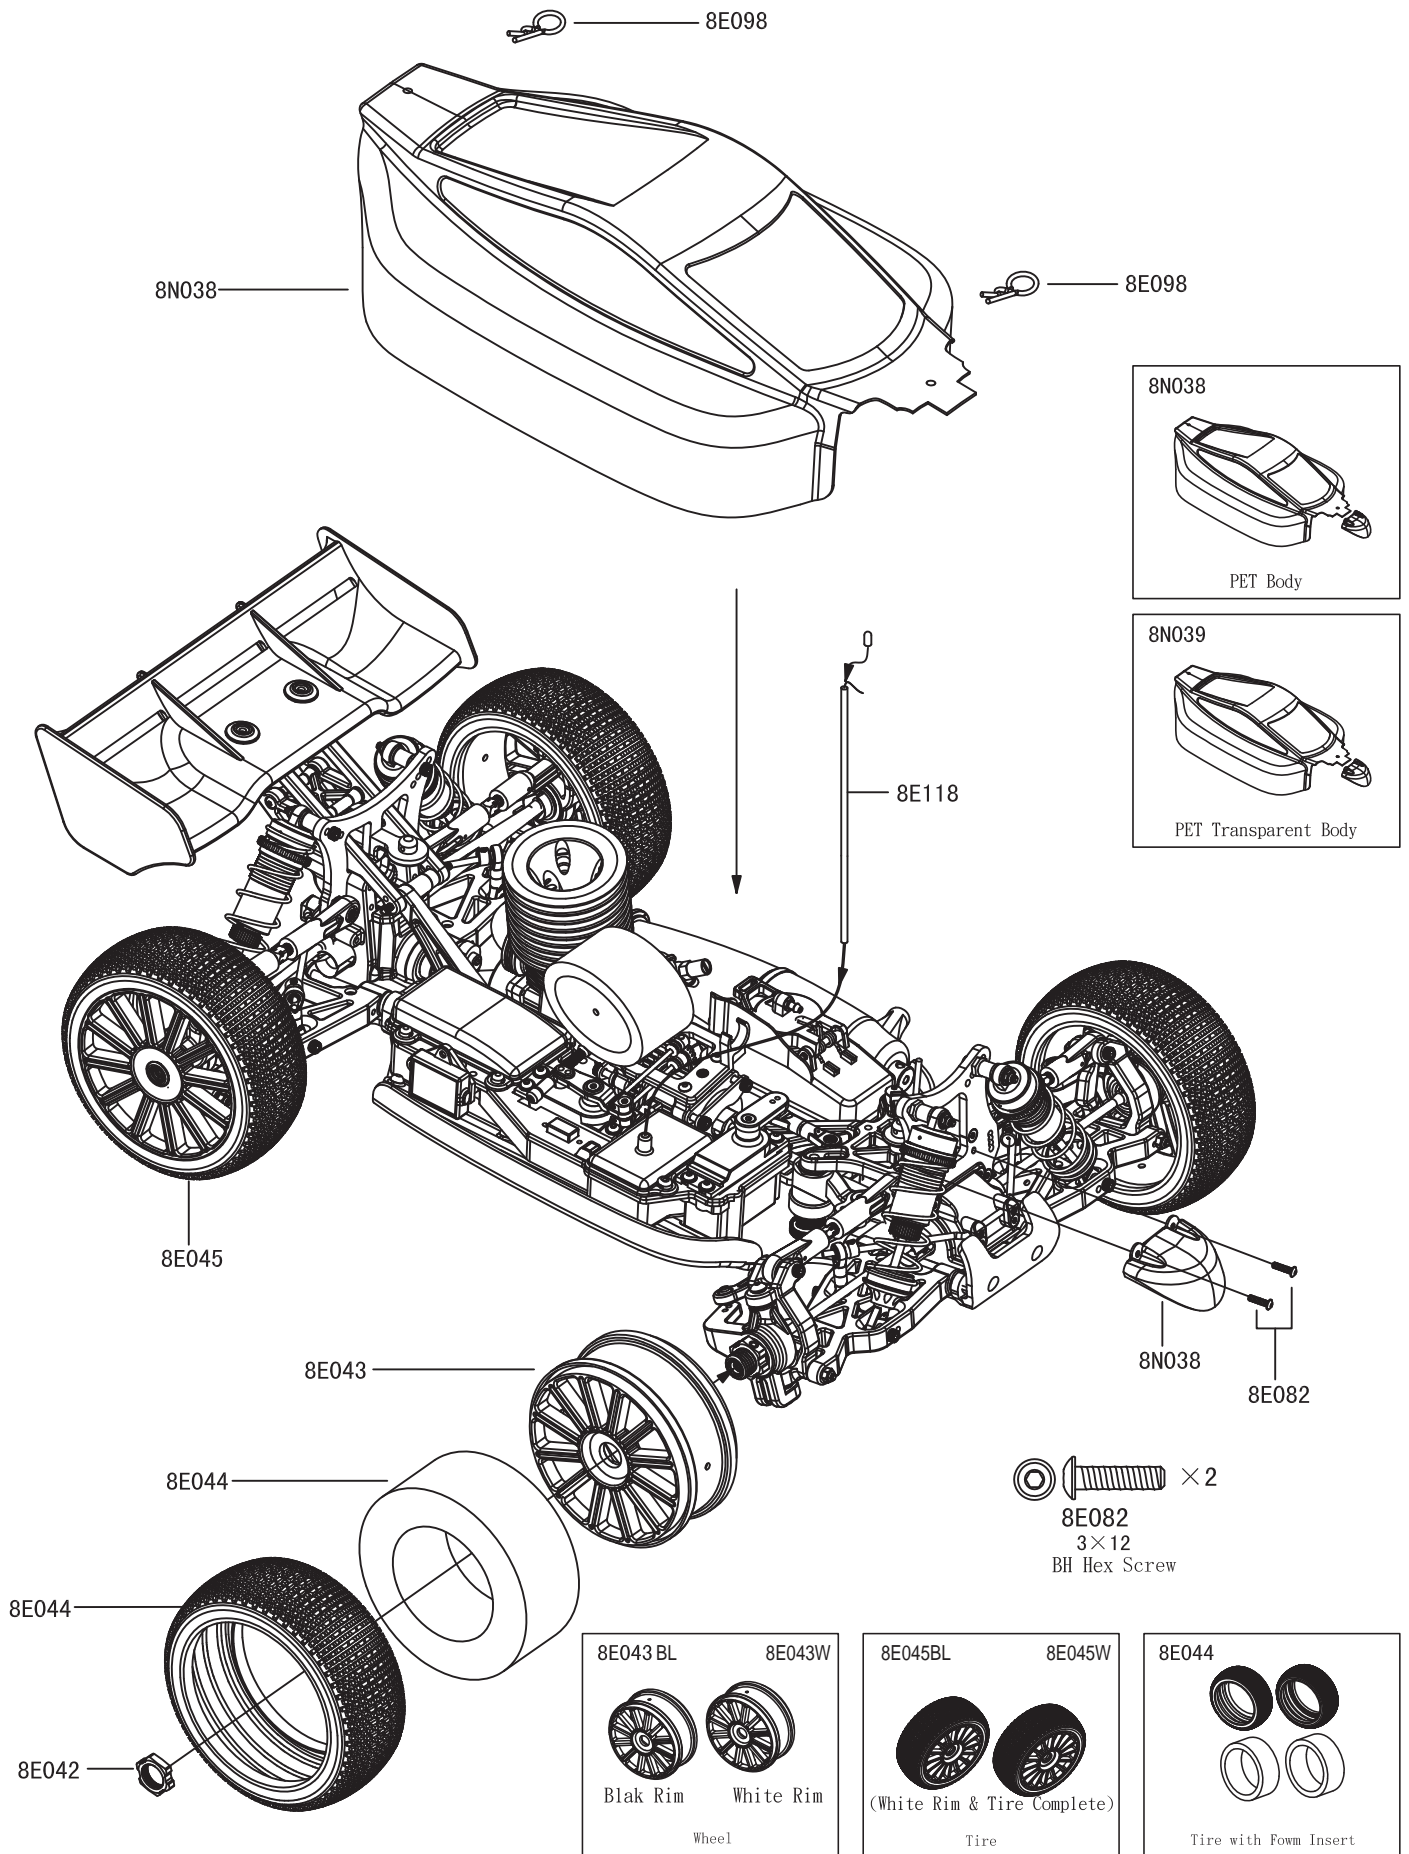

Tires - Car Body Assembly