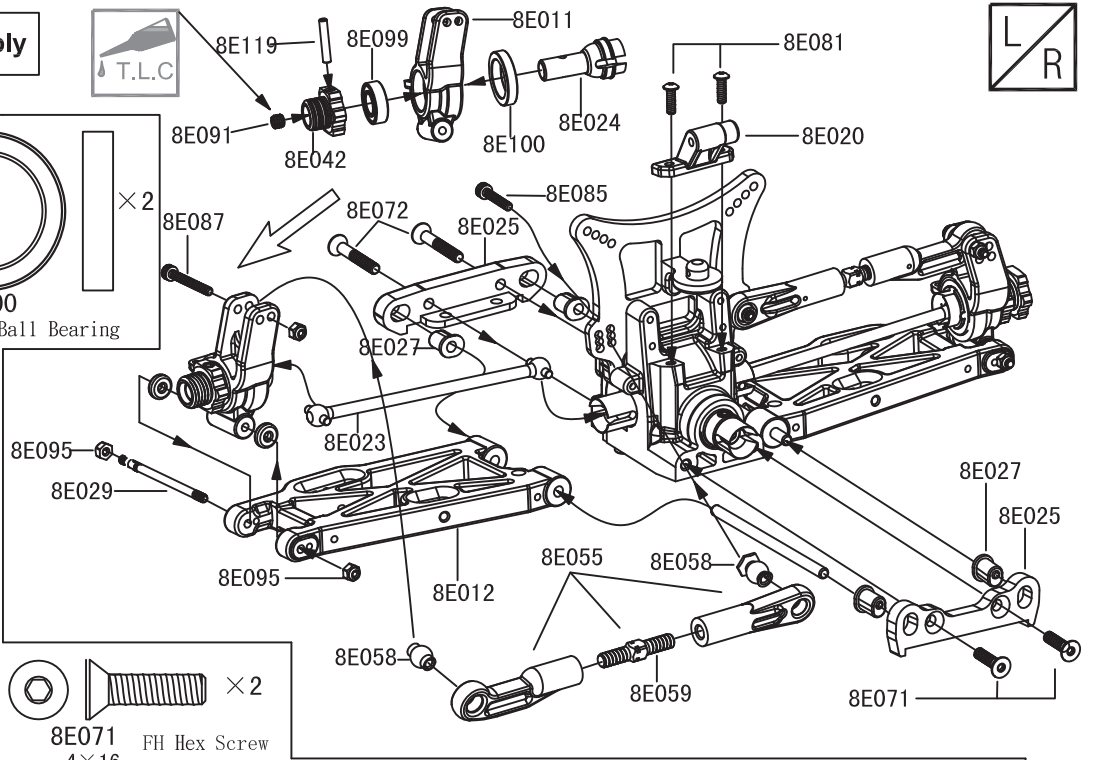

Table of Contents.	1
Instructions and precautions.	2~7
Assembly guide details.	8~16
Exploded Diagram	17~18
Parts List.	19~23
Spare parts List.	24~25
Set Up Sheet.	26

Differential Gear Assembly

- 8E067**
17×6.3×0.3
Washer
- 8E099**
BB16×8×5
Ball Bearing
- 8E090**
4×4 Set Screw
- 8E121**
Pin 2.5×11
- 8E078**
3×12
FH Hex Screw
- 8E003**
O-ring 1.75×9

8E119
Pin 3.0×17

8E091
5×4 Set Screw

8E095
M3 Lock Nut

8E081
3×10
OH Hex Screw

8E072
4×26
FH Hex Screw

8E071
4×16
FH Hex Screw

8E087
3×24
Cap Screw

8E085
3×12
Cap Screw

8E030
Pin 4.0×71.3

8E029
Pin 3.0×52

Tail - Rear Anti-roll Bars Assembly

- | | |
|--|---|
|  × 2 |  × 4 |
| 8E081
3×10
BH Hex Screw | 8E082
3×12
BH Hex Screw |
|  × 4 |  × 4 |
| 8E084
3×16
BH Hex Screw | 8E093
3×16
Cap Screw |