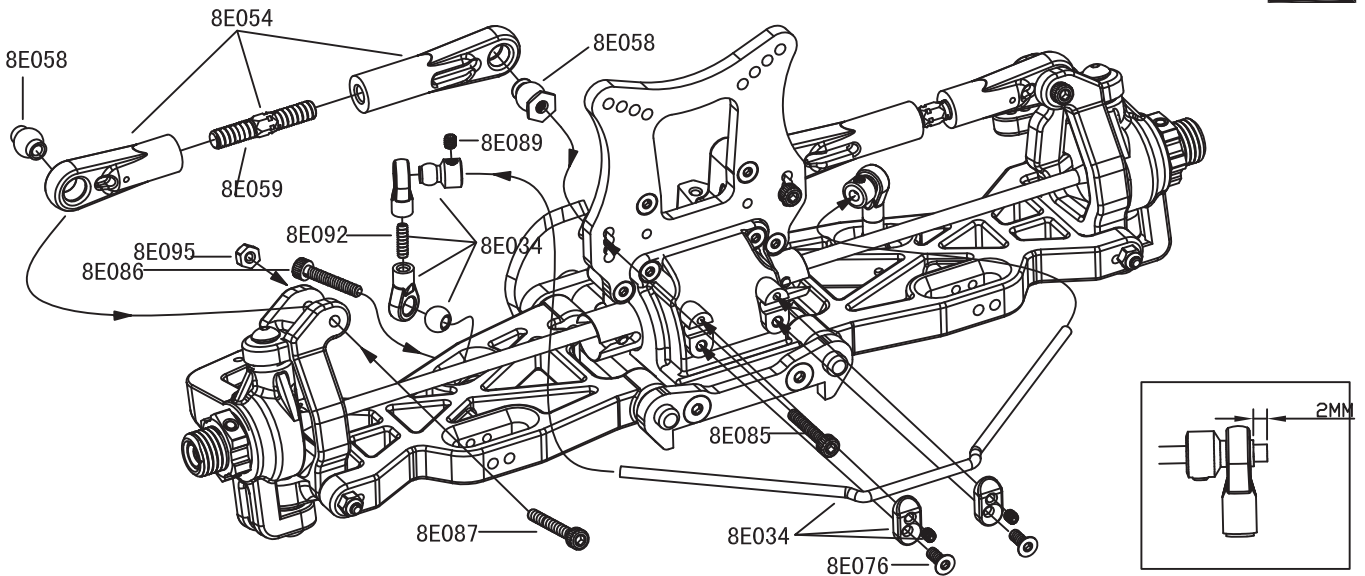

Front Gear Box - Shock Tower Assembly

- 8E082**
3×12
BH Hex Screw
Button Head
- 8E099**
BB16×8×5
Ball Bearing
- 8E091**
5×4 Set Screw

Rear Gear Box - Shock Tower Assembly

Front Suspension Assembly

Front anti-roll Bars Assembly