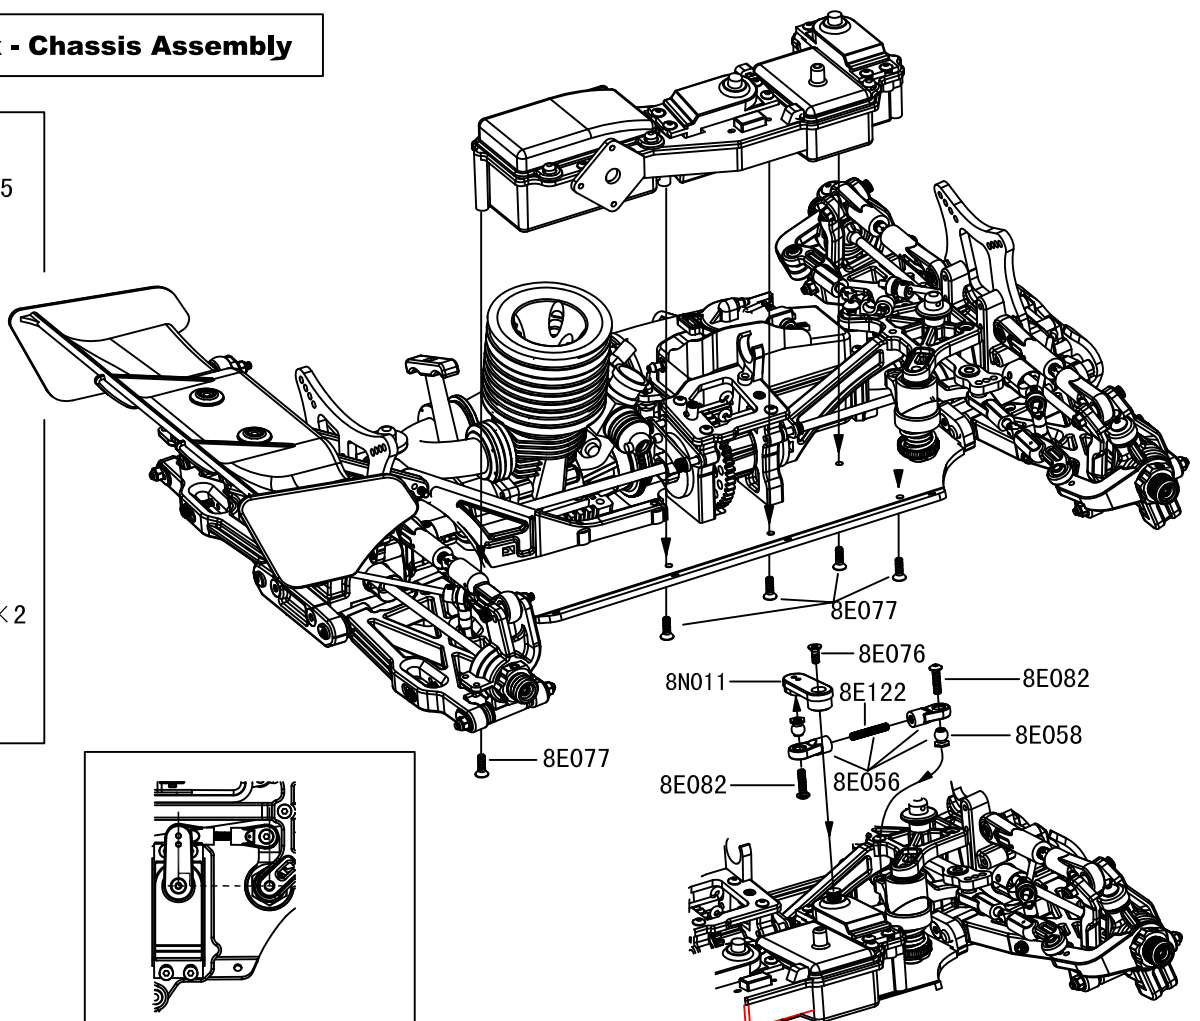

Tension Rod - Center Differential - Chassis Assembly

Front suspension - Chassis Assembly

Rear Suspension - Chassis Assembly

Engine and Exhaust Pipe Assembly

Attn: Beware the direction of the clutch disc.

Engine Set - Chassis Assembly

 × 1
8E090
 4×4 Set Screw

 × 2
8E069
 4×8
 FH Hex Screw

 × 4
8N048
 4×8
 I-Head Screw

Fuel Tank Assembly

 × 1
8E080
 3×8
 BH Hex Screw

 × 2
8E077
 3×10
 FH Hex Screw

 × 1
8E081
 3×10
 BH Hex Screw

Servo- Receiver Assembly

Battery Box - Chassis Assembly

Linkage Adjustment Assembly

× 1
8E078
3×12
FH Hex Screw

× 2
8E076
3×8
FH Hex Screw

× 4
8E089
3×3 Set Screw

Air Filter Assembly

× 1
8E080
3×8
BH Hex Screw

Side Guard Assembly