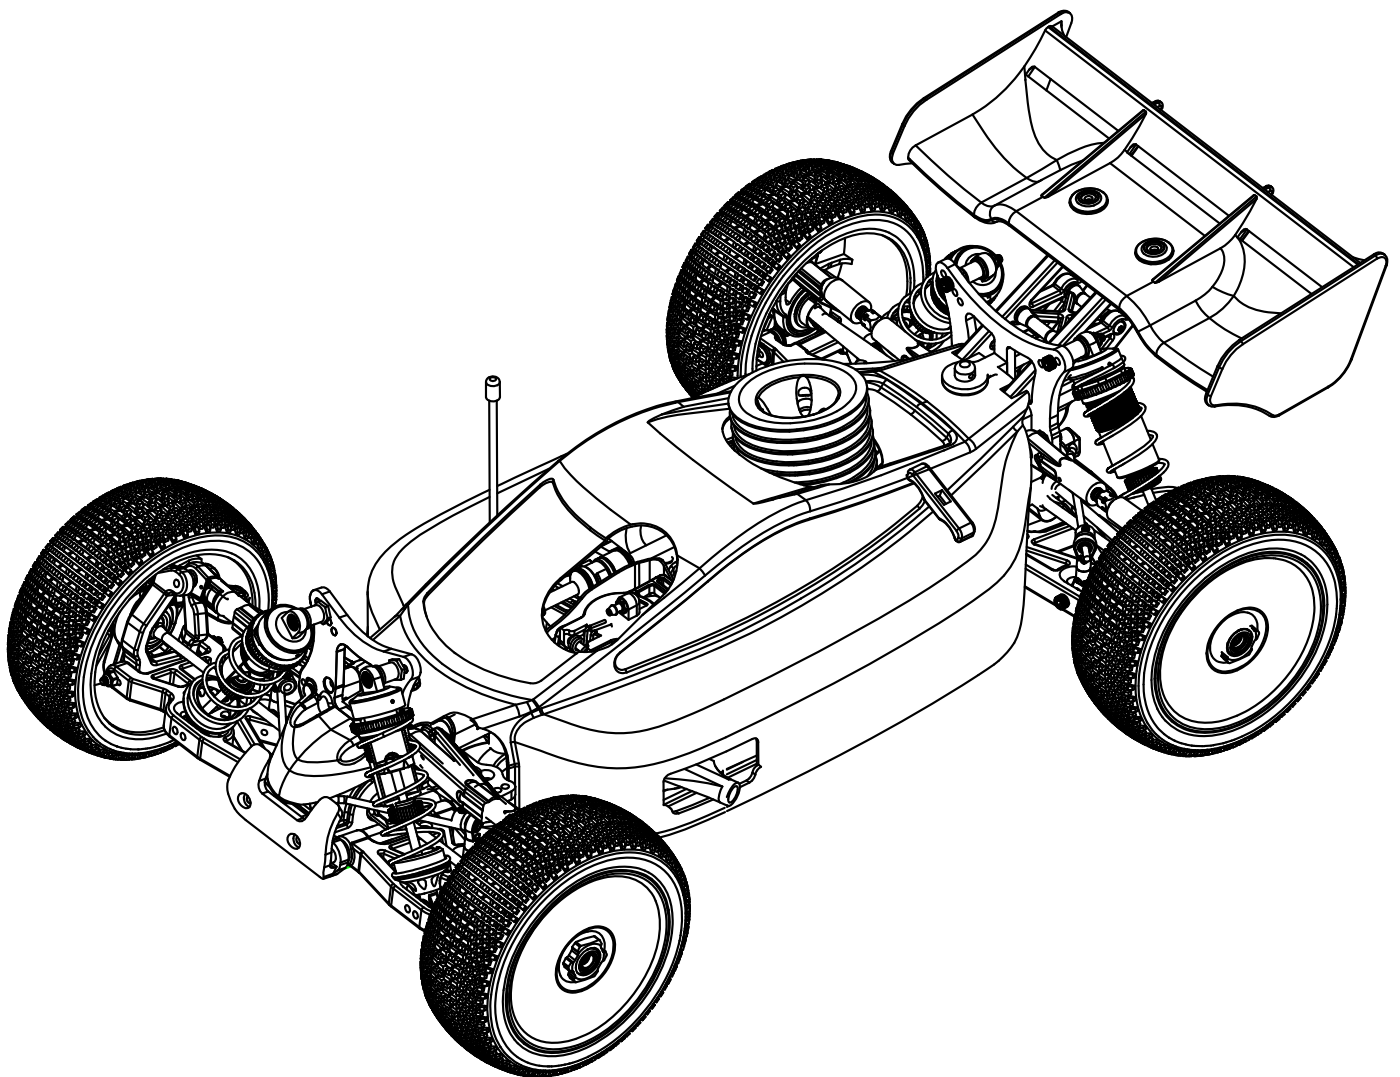

1/8 Off-Road Nitro Power 4 Wheel Drive Buggy & Short Course Truck Instruction Manual

Length 487 mm

Width 306 mm

Height 204 mm

Wheelbase 324~328 mm

Total Weight 3.20 Kg

Gear Ratio 11.3

Contents