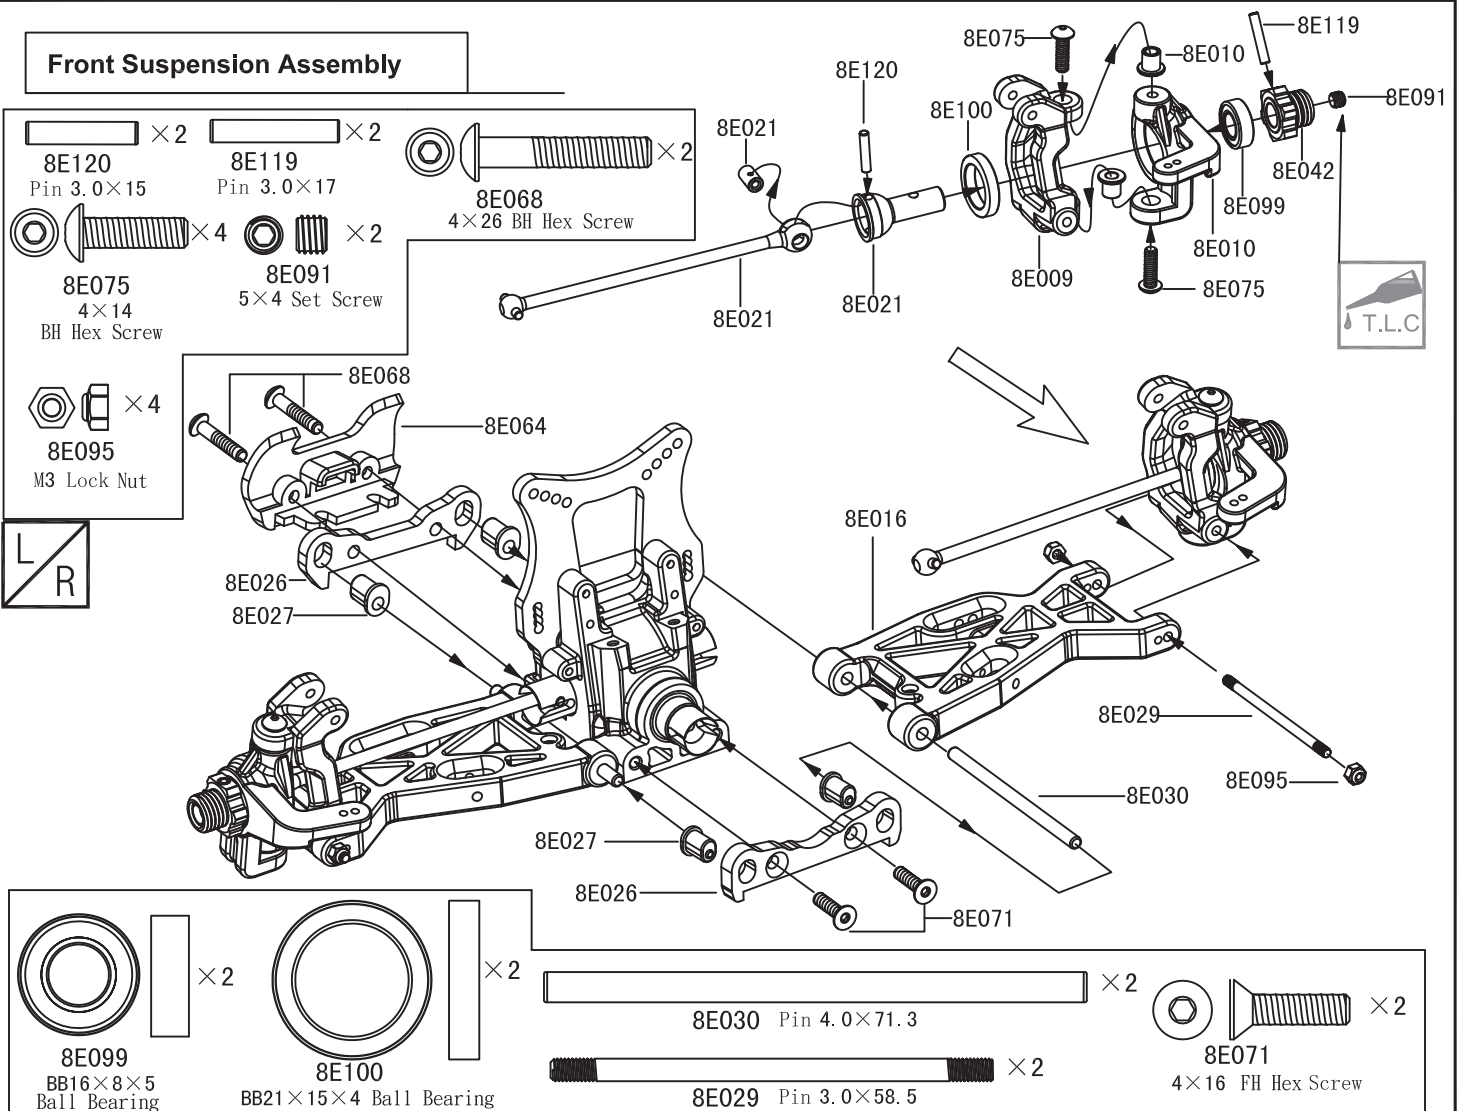

Table of Contents.	1
Instructions and precautions.	2~7
Assembly guide details.	8~16
Exploded Diagram	17~18
Parts List.	19~23
Spare parts List.	24~25
Set Up Sheet.	26

Differential Gear Assembly

- 8E067**
17×6.3×0.3
Washer
- 8E099**
BB16×8×5
Ball Bearing
- 8E090**
4×4 Set Screw
- 8E121**
Pin 2.5×11
- 8E078**
3×12
FH Hex Screw
- 8E003**
O-ring 1.75×9

Front Gear Box - Shock Tower Assembly

- 8E082**
3×12
BH Hex Screw
Button Head
- 8E099**
BB16×8×5
Ball Bearing
- 8E091**
5×4 Set Screw

Rear Gear Box - Shock Tower Assembly

Front Suspension Assembly

Front anti-roll Bars Assembly