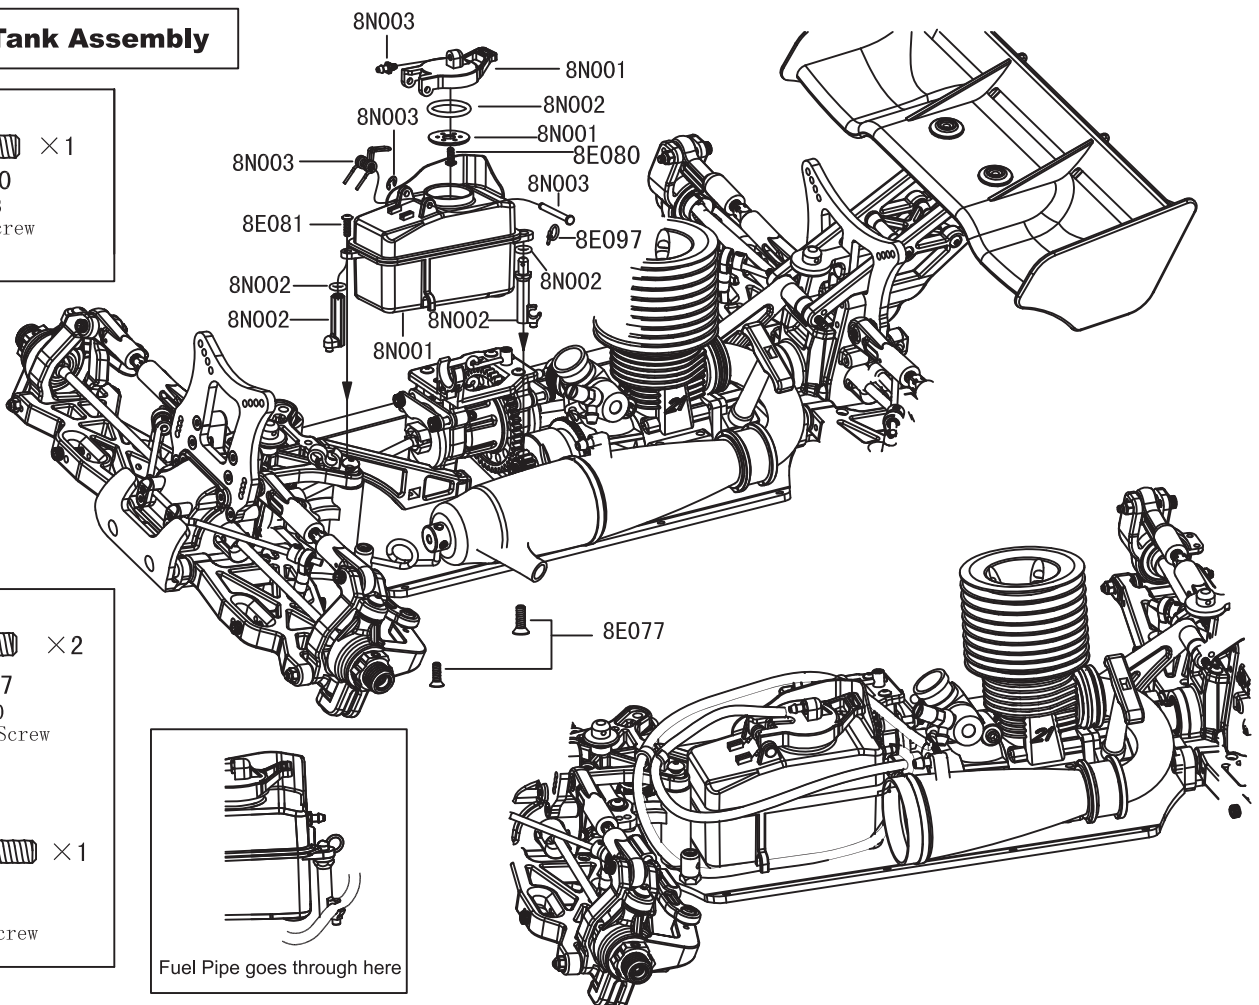

Tension Rod - Center Differential - Chassis Assembly

Front suspension - Chassis Assembly

Rear Suspension - Chassis Assembly

Engine and Exhaust Pipe Assembly

Attn: Beware the direction of the clutch disc.

Engine Set - Chassis Assembly

 × 1
8E090
 4×4 Set Screw

 × 2
8E069
 4×8
 FH Hex Screw

 × 4
8N048
 4×8
 I-Head Screw

Fuel Tank Assembly

 × 1
8E080
 3×8
 BH Hex Screw

 × 2
8E077
 3×10
 FH Hex Screw

 × 1
8E081
 3×10
 BH Hex Screw

Servo- Receiver Assembly