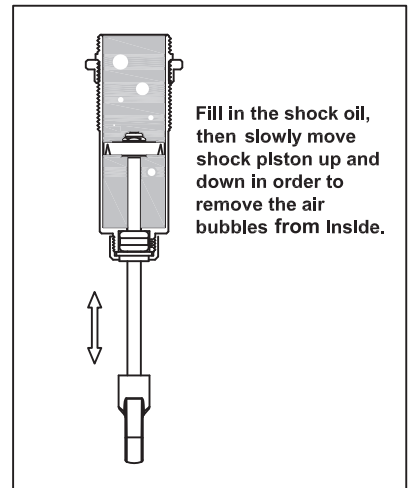

Shock Absorber Assembly

F
R

8E050
Rear 3.5×66.5

8E051
Front 3.5×59.5