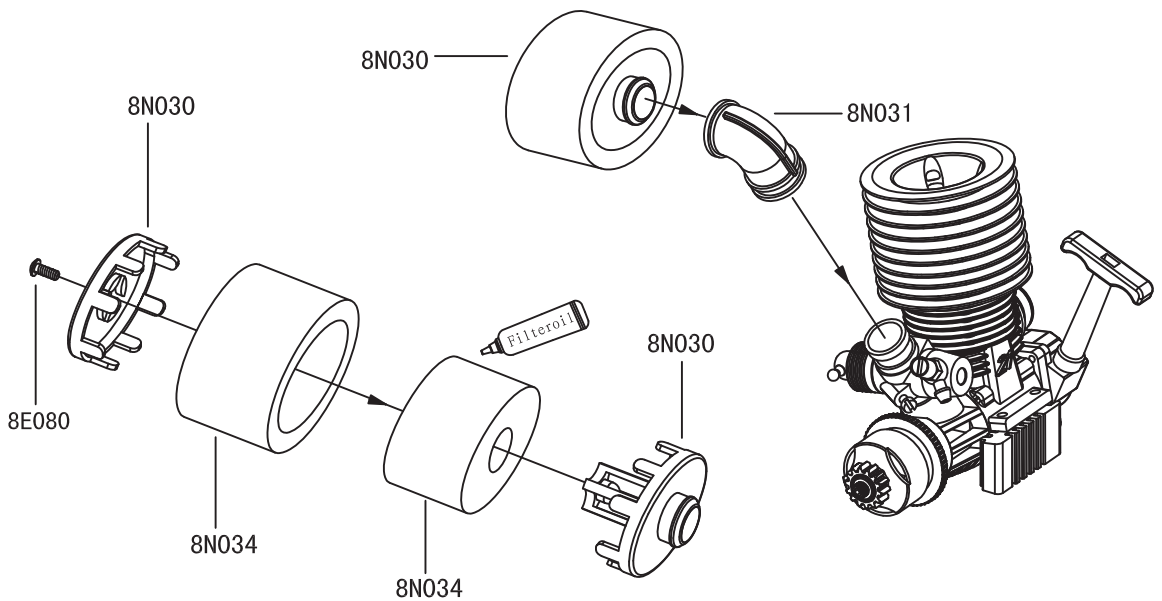

Battery Box - Chassis Assembly

Linkage Adjustment Assembly

× 1
8E078
3×12
FH Hex Screw

× 2
8E076
3×8
FH Hex Screw

× 4
8E089
3×3 Set Screw

Air Filter Assembly

× 1
8E080
3×8
BH Hex Screw

Side Guard Assembly