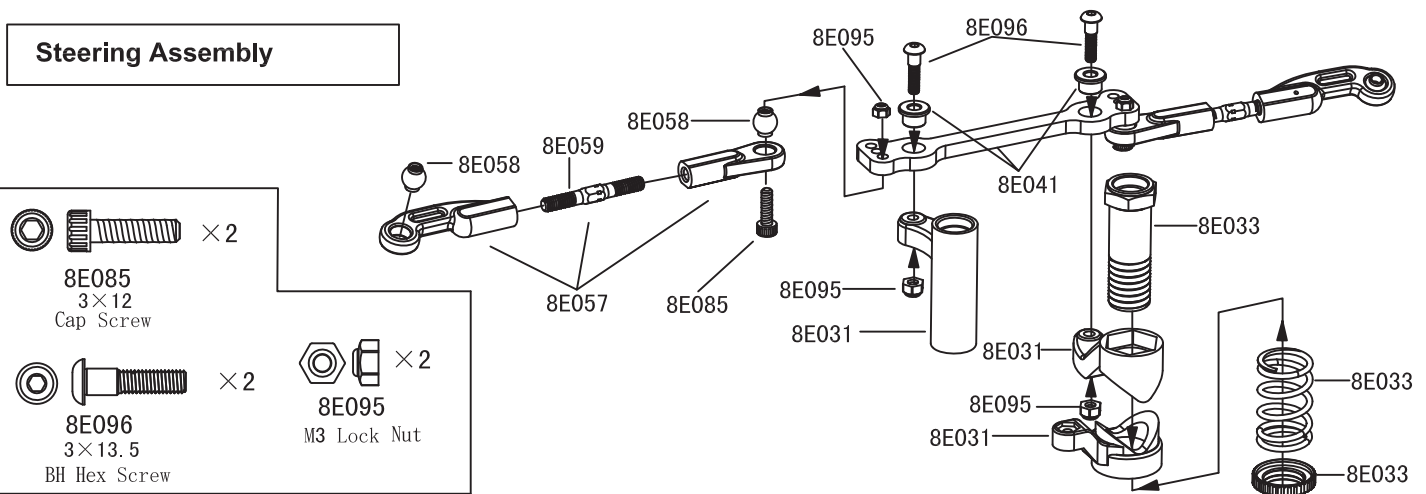

Steering Assembly

× 2	× 2	× 2
8E085 3×12 Cap Screw	8E096 3×13.5 BH Hex Screw	8E095 M3 Lock Nut