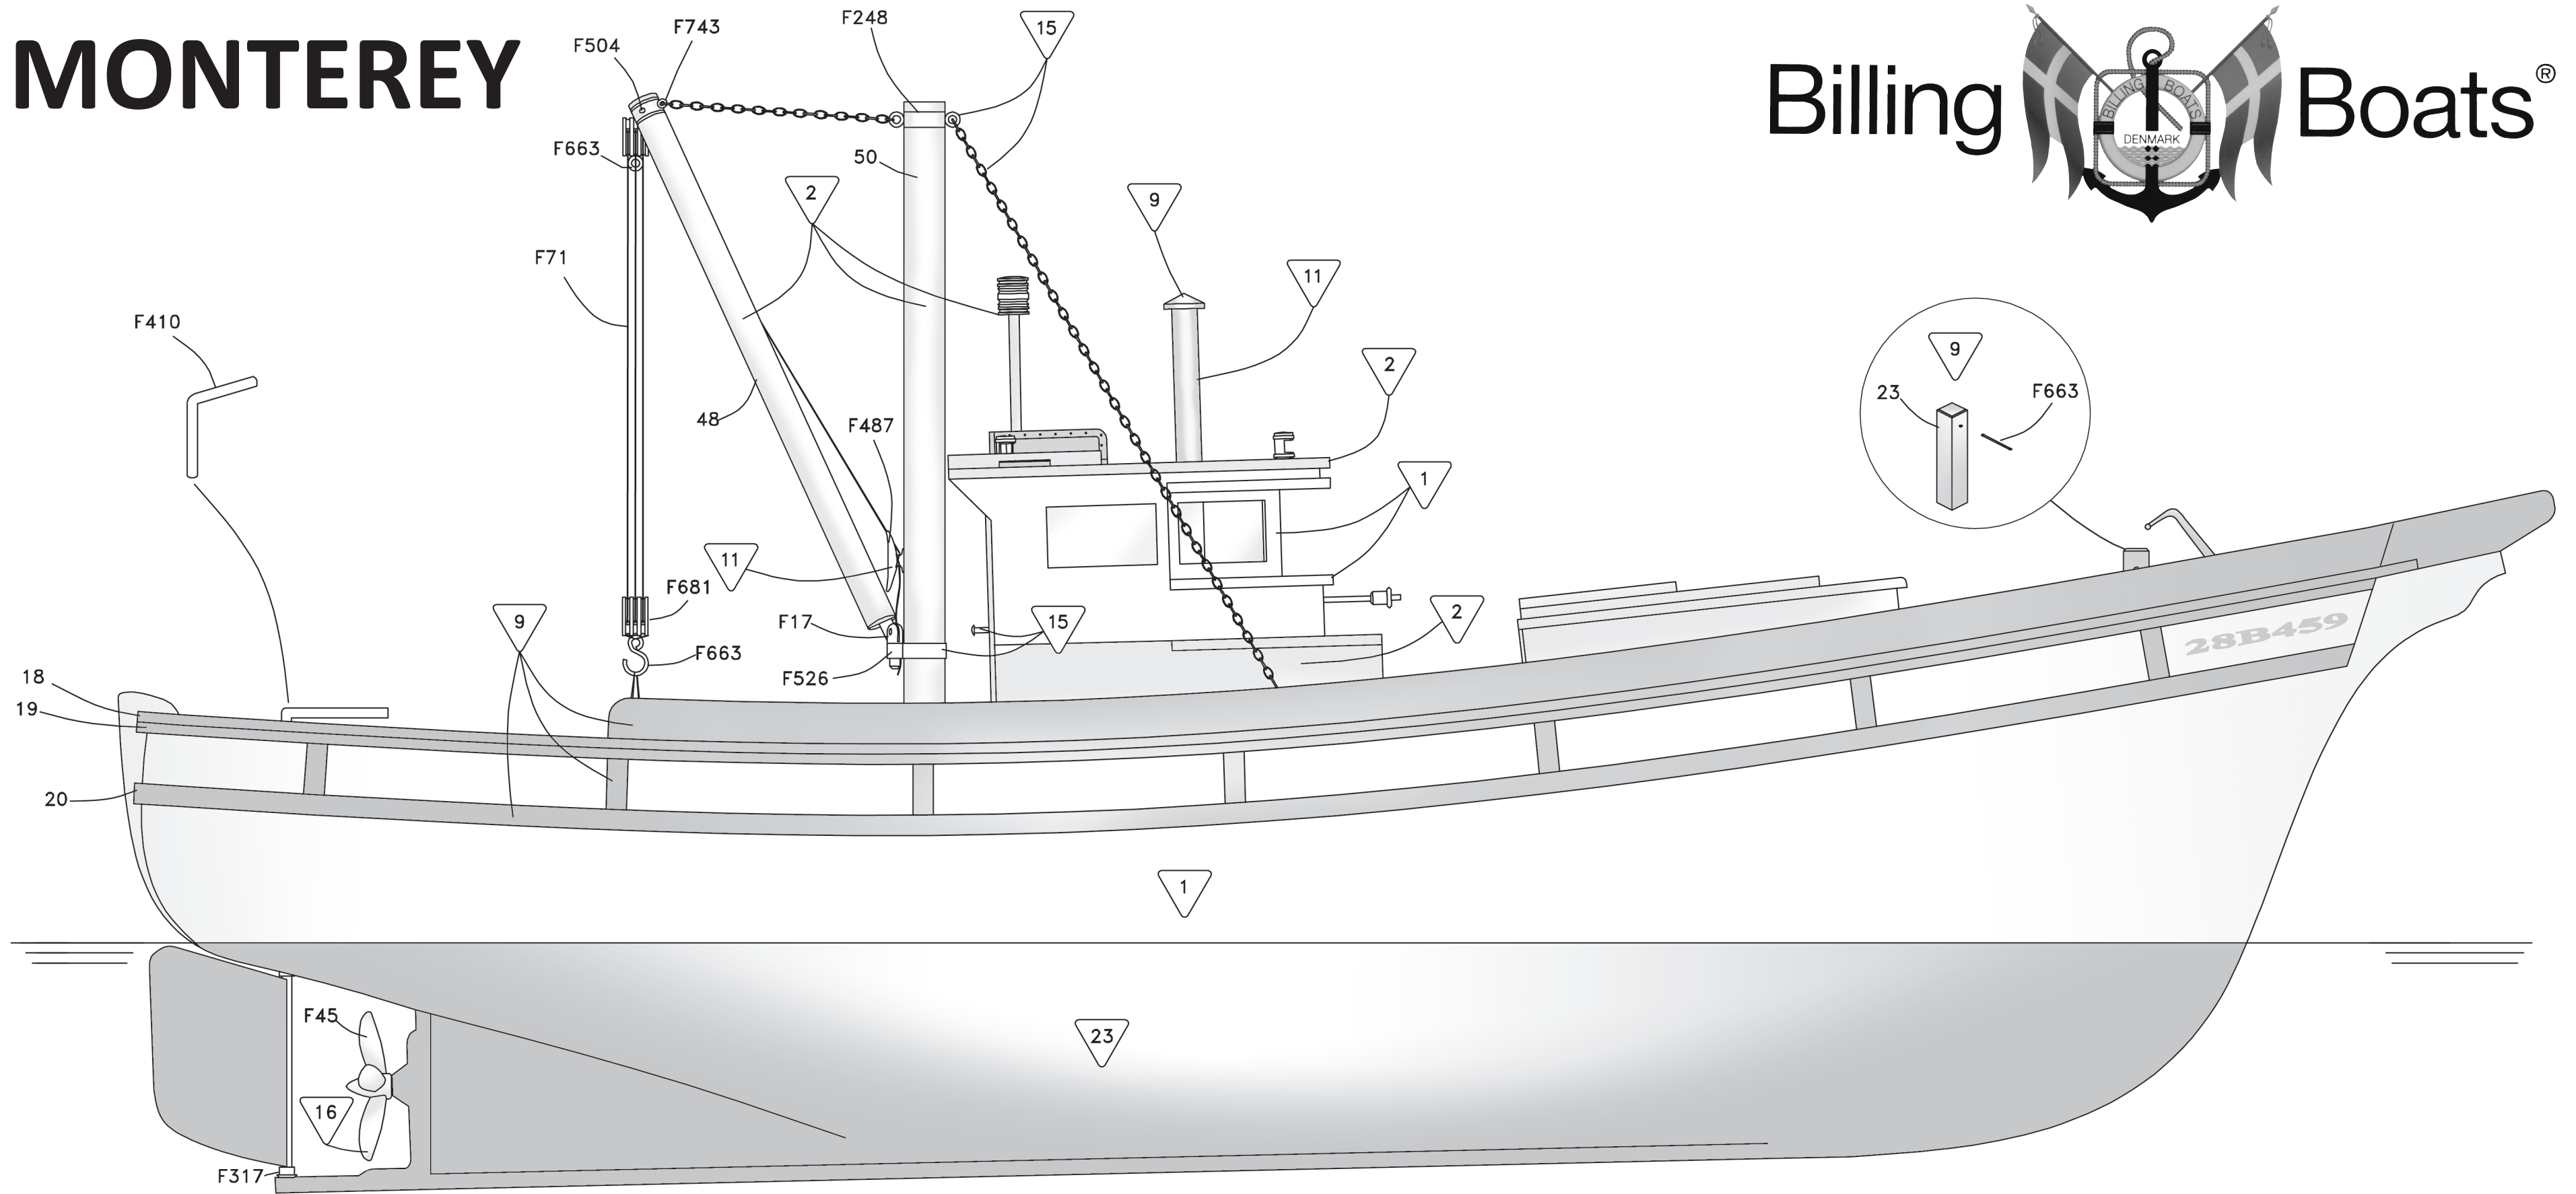

MONTEREY

	8169-1	BILLING BOATS - DENMARK Aps
Scale:	MONTEREY "522"	Drawing no.
1:20	<i>General Arrangement</i>	50-50087