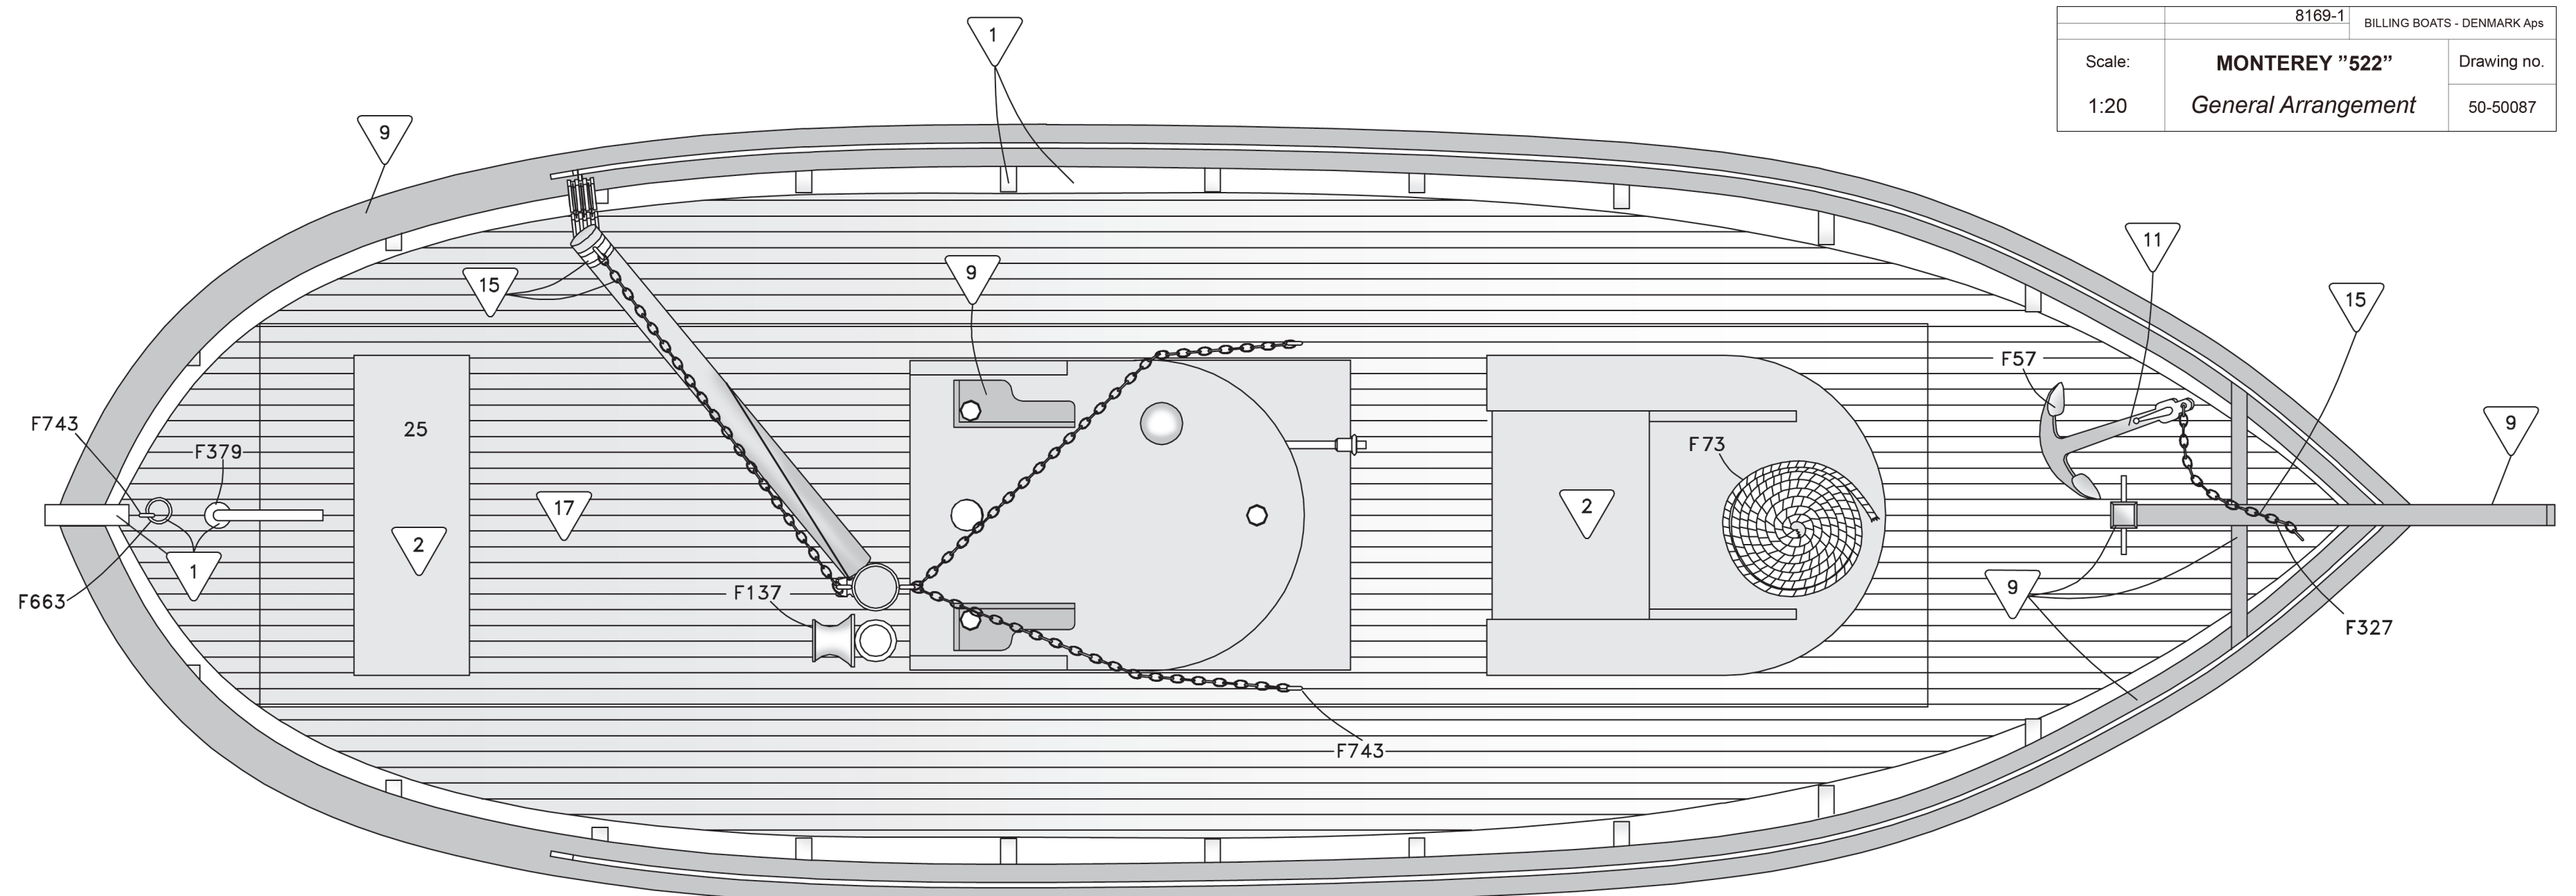

MONTEREY

	8169-1	BILLING BOATS - DENMARK Aps
Scale:	MONTEREY "522"	Drawing no.
1:20	<i>General Arrangement</i>	50-50087