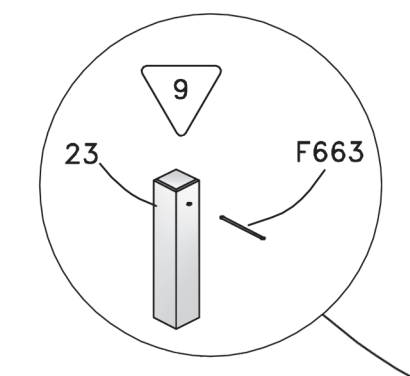

MONTEREY

	8169-1	BILLING BOATS - DENMARK Aps
Scale:	MONTEREY "522"	Drawing no.
1:20	<i>General Arrangement</i>	50-50087